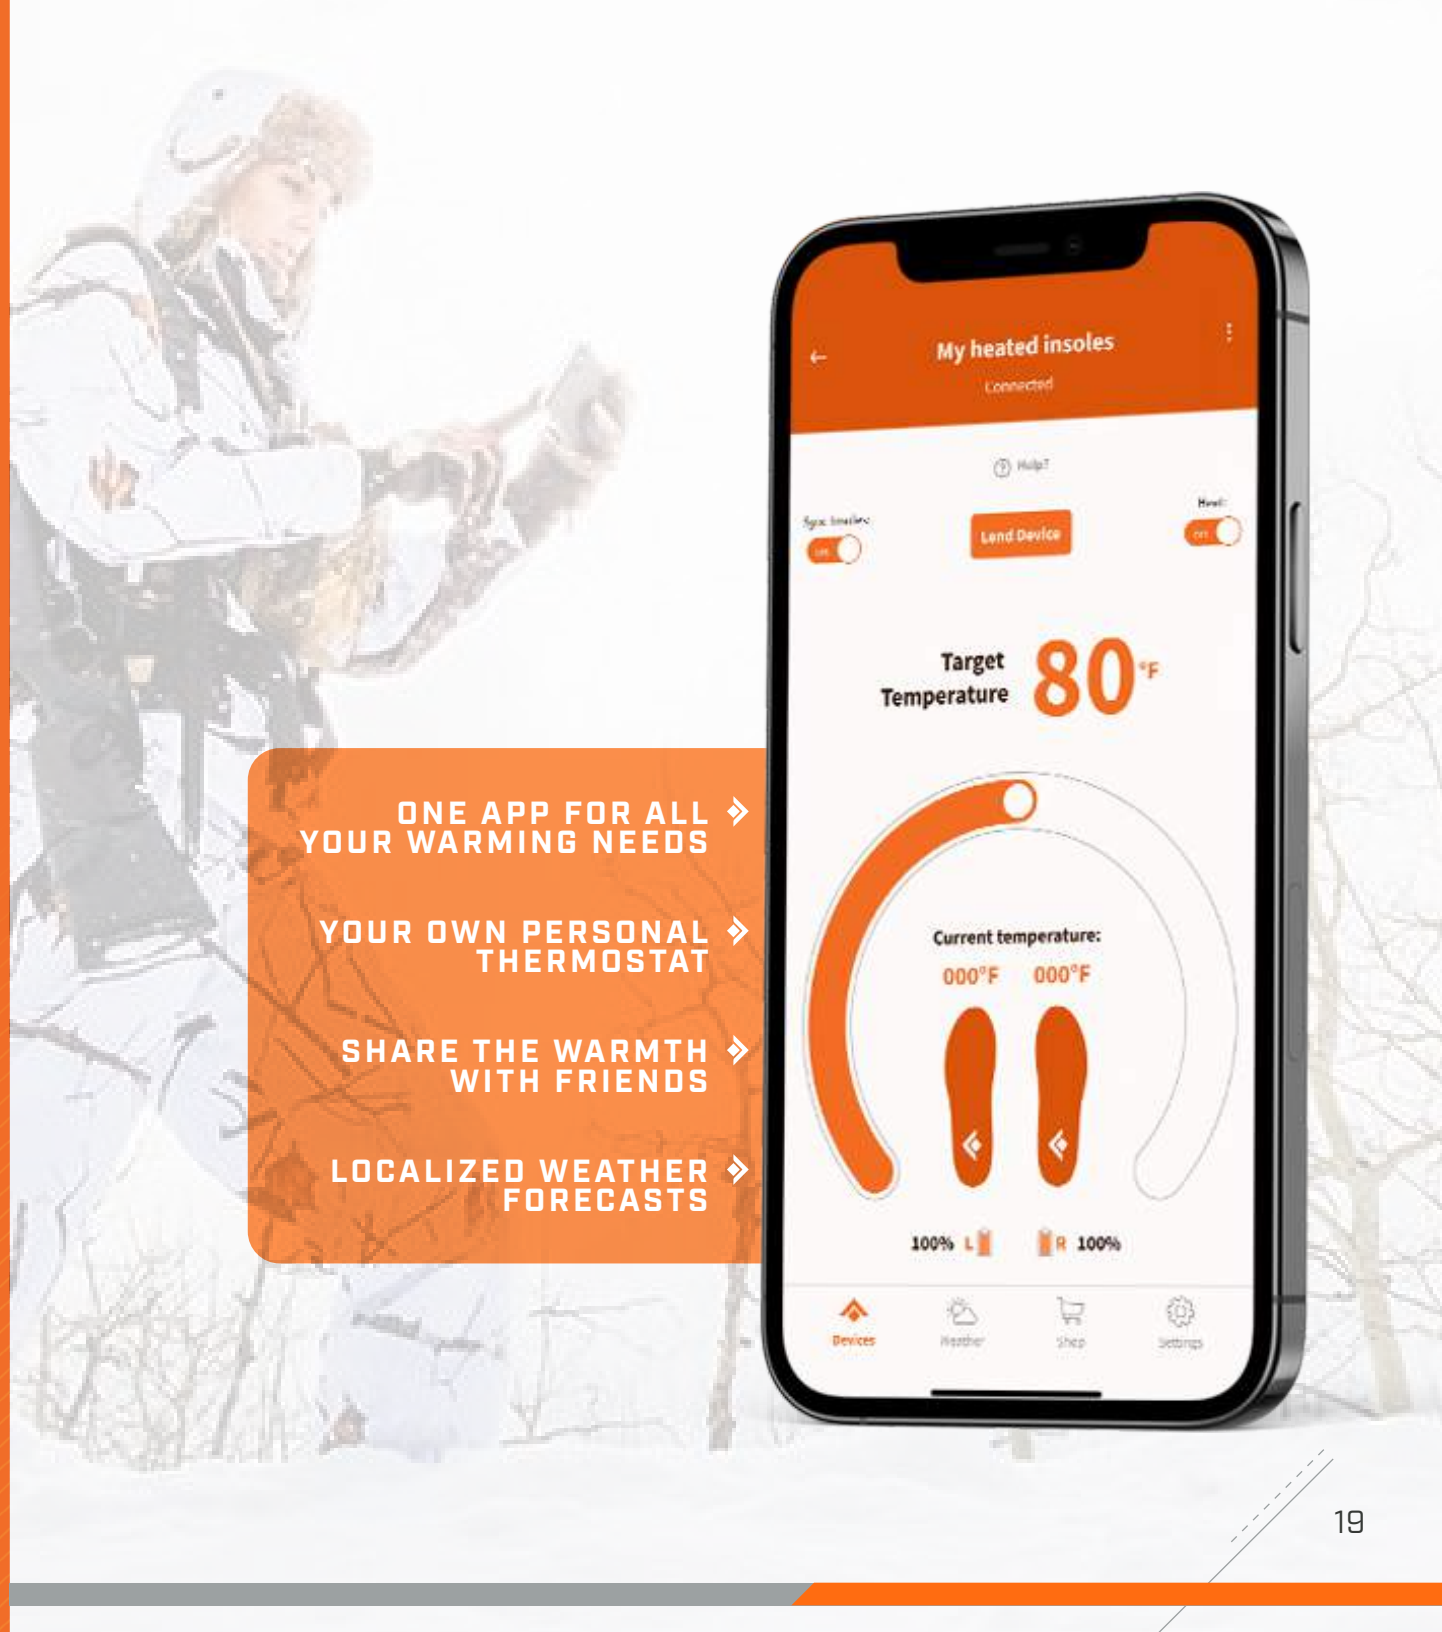

CUSTOMIZE YOUR COMFORT

The industry leading THAW Gear app provides precision control over Bluetooth enabled THAW smart heating devices. With complete temperature control, battery status reporting, device warranty information, weather reports, and reminder notifications, you'll have no trouble staying warm in the cold. The lending feature even makes sharing your THAW smart devices with friends a breeze.

The THAW Gear app will be available soon on both the iOS App Store as well as the Google Play Store with THAW Bluetooth enabled smart devices hitting store shelves in 2022.

**ONE APP FOR ALL
YOUR WARMING NEEDS** ▶

**YOUR OWN PERSONAL
THERMOSTAT** ▶

**SHARE THE WARMTH
WITH FRIENDS** ▶

**LOCALIZED WEATHER
FORECASTS** ▶